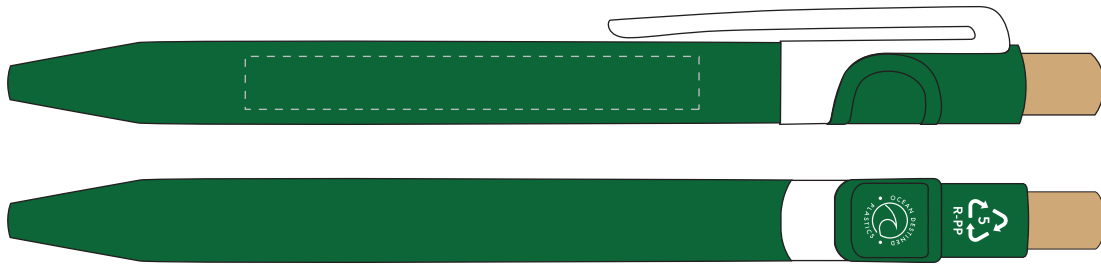

Your Ref:	Quantity:	Product Code: TPC000119
Our Ref:	Version: 1	Product Colour: GREEN

**PRINTING CONCERNS:****PRODUCT INFO:**

We stock this item in the following colours

**PANTONE REFERENCE(S)**

Full colour printing

ARTWORK SCALE 100%

ARTWORK SCALE 100%

Digital print area: 60mm x 7mm

Product Image for visualisation  
- colours may vary

**The dashed line is to demonstrate print area and will not appear on your printed item**